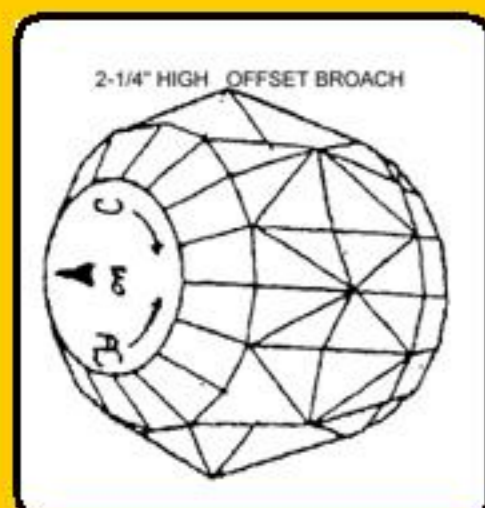

# TRIPLE "S" Specialties Corp.

Delta  
H DB 01

Delta  
H DB 02

Delex  
H DB 03PR

Delex  
H DB 04PR

Delex Wrist Blade  
H DB 05PR

Delta  
H DB 49

Delta Shower Handle  
H DB 51

Delta Shower Handle  
H DB 78

Delta Shower Handle  
H DB 71

Delta Shower Handle  
H DB 92

Delex  
H DB 93PR

Delta Swapper  
H DB 99

Delta obround H DB 79  
Delta round H DB 43

Gerber  
H GB 01PR

Gerber  
H GB 02PR