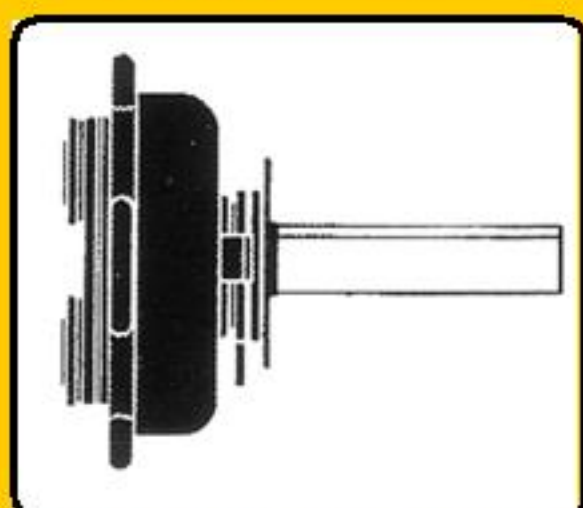

# **TRIPLE "S" Specialties Corp.**

**Kohler Tub & Shower Valve**  
SL KR 886 Kohler #77886 replacement

**Kohler Coralis™ Single Handle Cartridge**  
SL KR 548 replaces OEM #77548

**Kohler/Sterling Tub Shower Cartridge 100**  
SL KR 170

**Sterling Tub Shower Cartridge**  
SL SF 270

**Kohler Tub Rite-Temp™ Shower Valve**  
SL KR 759 replaces OEM #77759  
SL KR 77759 OEM Rite-Temp™ Shower Valve

**Kohler Rite-Temp™ Pressure Balancing Spool**  
SL KR 520 replaces OEM #500520  
SL KR 500520 OEM Rite-Temp™ Balancing Spool