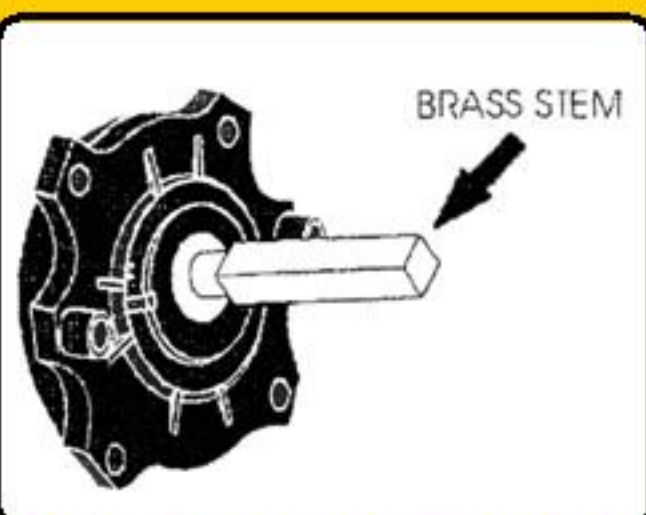

# **TRIPLE "S" Specialties Corp.**

**Kohler Tub & Shower Valve**  
SL KR 886 Kohler #77886 replacement

**Kohler Coralis™ Single Handle Cartridge**  
SL KR 548 replaces OEM #77548

**Kohler/Sterling Tub Shower Cartridge 100**  
SL KR 170

**Sterling Tub Shower Cartridge**  
SL SF 270

**Kohler Tub Rite-Temp™ Shower Valve**  
SL KR 759 replaces OEM #77759  
SL KR 77759 OEM Rite-Temp™ Shower Valve

**Kohler Rite-Temp™ Pressure Balancing Spool**  
SL KR 520 replaces OEM #500520  
SL KR 500520 OEM Rite-Temp™ Balancing Spool