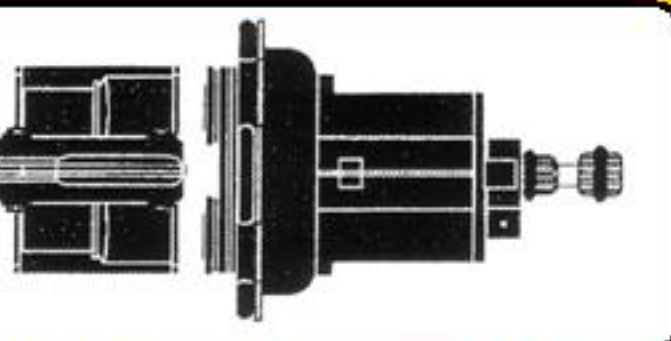

# **TRIPLE "S" Specialties Corp.**

**Kohler Tub & Shower Valve**  
SL KR 886 Kohler #77886 replacement

**Kohler Coralis™ Single Handle Cartridge**  
SL KR 548 replaces OEM #77548

**Kohler/Sterling Tub Shower Cartridge 100**  
SL KR 170

**Sterling Tub Shower Cartridge**  
SL SF 270

**Kohler Tub Rite-Temp™ Shower Valve**  
SL KR 759 replaces OEM #77759  
SL KR 77759 OEM Rite-Temp™ Shower Valve

**Kohler Rite-Temp™ Pressure Balancing Spool**  
SL KR 520 replaces OEM #500520  
SL KR 500520 OEM Rite-Temp™ Balancing Spool

**Kohler Rite-Temp Tub™ Shower Valve with Pressure Balancing Spool**  
SL KR 851 replaces OEM #76851  
SL KR 76851 OEM Rite-Temp™ Shower Valve with Pressure Balancing Spool

**Sterling Single Lever Control Assembly**  
SL SF 013 Cartridge with SS Diverter  
replaces OEM #00A5013  
SL SF 023 N/S S/H Cartridge with Diverter  
replaces OEM #00A5023