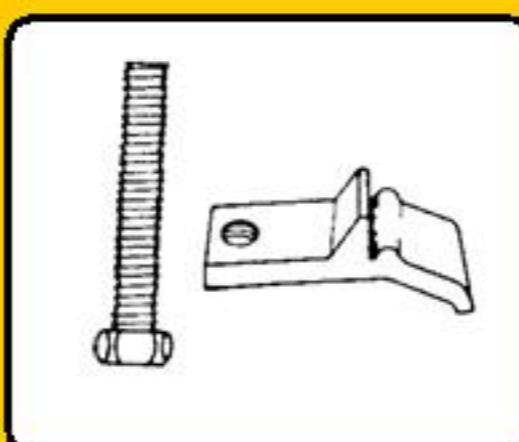

## RIM CLIPS

78-18000 Rim Clip Kit-Generic 6/pkg

78-18008 Rim Clip Kit-Generic 8/pkg

78-18012 Rim Clip Kit-Generic 2pc Adjustable 8/pkg

78-18016 Rim Clip Kit-Elkay-Polar-Moen-Double Track 8/pkg

78-18020 Rim Clip Kit-Elkay-Polar-Moen-Long Screw 8/pkg

78-18030 Rim Clip Kit- Steel Sink- Briggs 6/pkg

78-18050 Under mount sink rim clips 4 /pkg