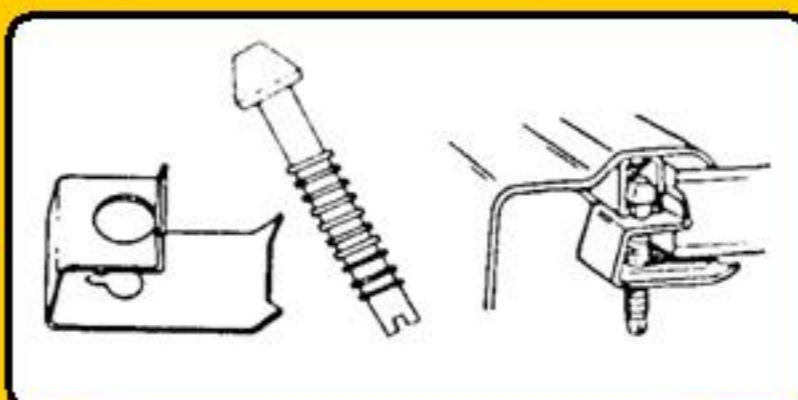

## RIM CLIPS

78-18000 Rim Clip Kit-Generic 6/pkg

78-18008 Rim Clip Kit-Generic 8/pkg

78-18012 Rim Clip Kit-Generic 2pc Adjustable 8/pkg

78-18016 Rim Clip Kit-Elkay-Polar-Moen-Double Track 8/pkg

78-18020 Rim Clip Kit-Elkay-Polar-Moen-Long Screw 8/pkg