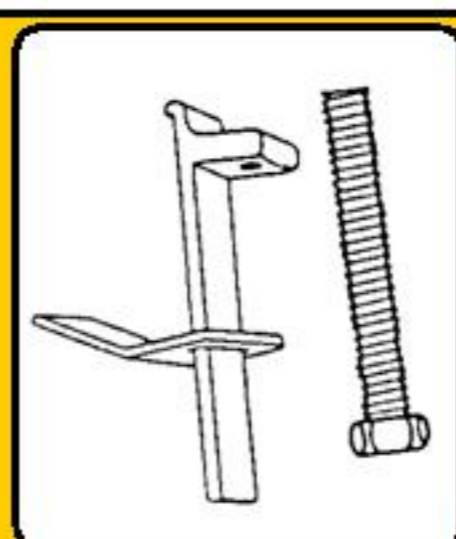

78-01702 Heavy Duty Tiger Tough AA Flashlight

78-02D Heavy Duty D Batteries

78-025D Alkaline D Batteries

78-02AA AA Alkaline Batteries

78-02AAA AAA Alkaline Batteries

## RIM CLIPS

78-18000 Rim Clip Kit-Generic 6/pkg

78-18008 Rim Clip Kit-Generic 8/pkg

78-18012 Rim Clip Kit-Generic 2pc Adjustable 8/pkg

78-18016 Rim Clip Kit-Elkay-Polar-Moen-Double Track 8/pkg

78-18020 Rim Clip Kit-Elkay-Polar-Moen-Long Screw 8/pkg