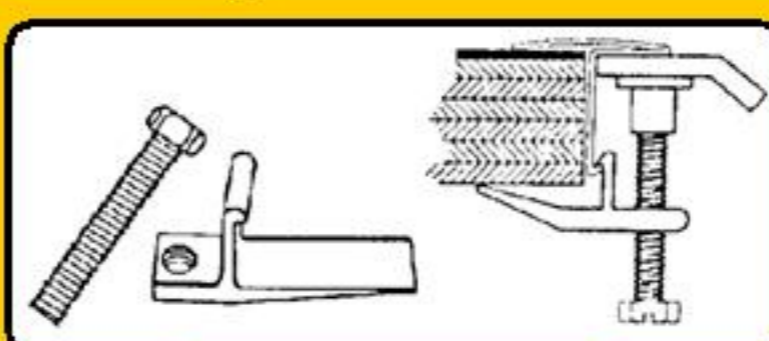

78-01702 Heavy Duty Tiger Tough AA Flashlight

78-02D Heavy Duty D Batteries

78-025D Alkaline D Batteries

78-02AA AA Alkaline Batteries

78-02AAA AAA Alkaline Batteries

## RIM CLIPS

78-18000 Rim Clip Kit-Generic 6/pkg

78-18008 Rim Clip Kit-Generic 8/pkg

78-18012 Rim Clip Kit-Generic 2pc Adjustable 8/pkg

78-18016 Rim Clip Kit-Elkay-Polar-Moen-Double Track 8/pkg

78-18020 Rim Clip Kit-Elkay-Polar-Moen-Long Screw 8/pkg