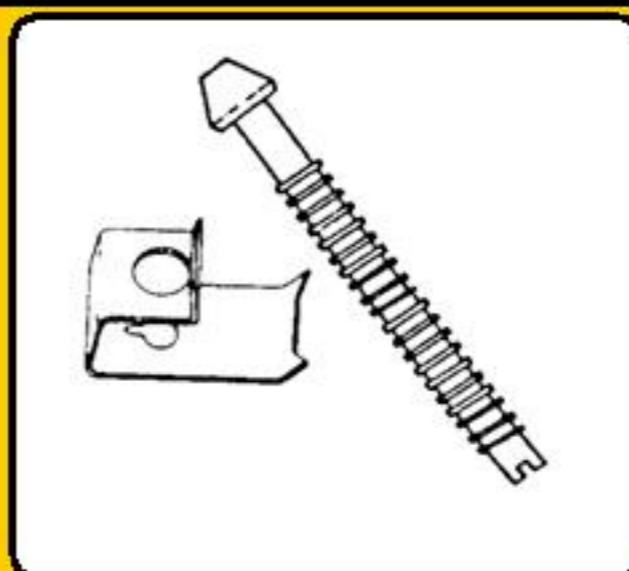

## RIM CLIPS

78-18000 Rim Clip Kit-Generic 6/pkg

78-18008 Rim Clip Kit-Generic 8/pkg

78-18012 Rim Clip Kit-Generic 2pc Adjustable 8/pkg

78-18016 Rim Clip Kit-Elkay-Polar-Moen-Double Track 8/pkg

78-18020 Rim Clip Kit-Elkay-Polar-Moen-Long Screw 8/pkg