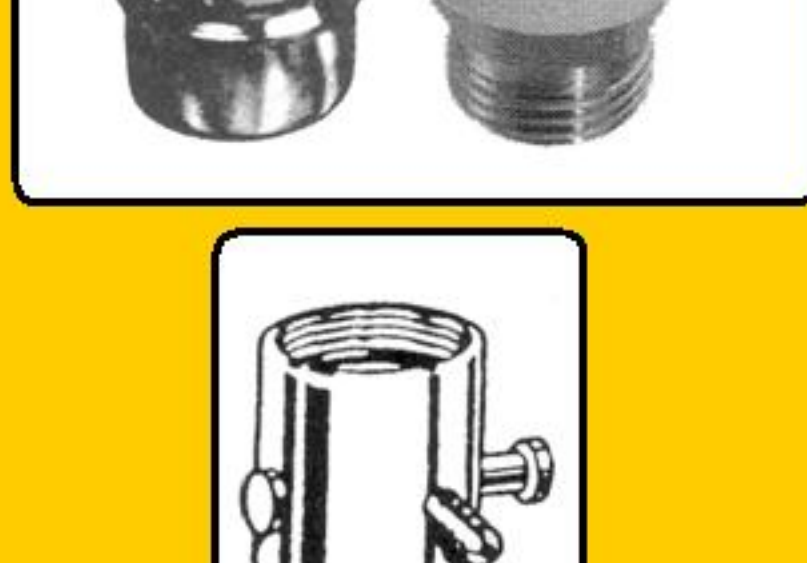

30-MF sn 620 = MF sn 800 + sn 820 packaged together

CP BRASS AUTOMATIC AERATOR DIVERTER
Diverter for .170 I.D. tubing.
Pull or push knob to divert water through purification filter.
29-61000 55/64" - 27 female threads