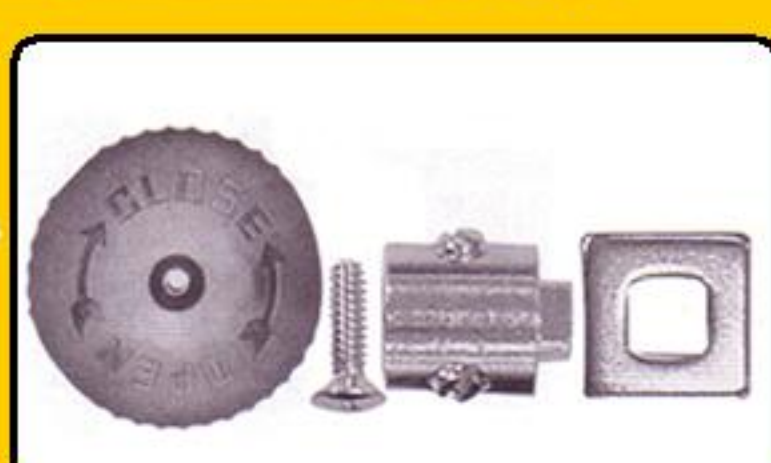

TRIPLE "S" Specialties Corp.

THREE SCREW RADIATOR HANDLE

17-01000 Radiator handle-lug-screw-spud-3 set screws

THREE LUG RADIATOR HANDLE

17-05000 Radiator Handle-3 lugs

AIR VALVE - STEAM

17-02000 Angle Air Valve
17-02500 Adjustable Angle Air Valve
17-03013 1/8" Quick Vent
17-03025 1/4" Quick Vent
17-03075 3/4" - 1/2" Quick Vent

STUBBY AIR VALVE

17-04000 Low profile manual air valve

AUTOMATIC HOT WATER/STEAM VALVE

17-07500 Use this compact valve for either hot water or steam heating systems.

STRAIGHT PIGTAIL STEAM SYPHON 1/4"

17-09000 Iron
17-09500 Brass