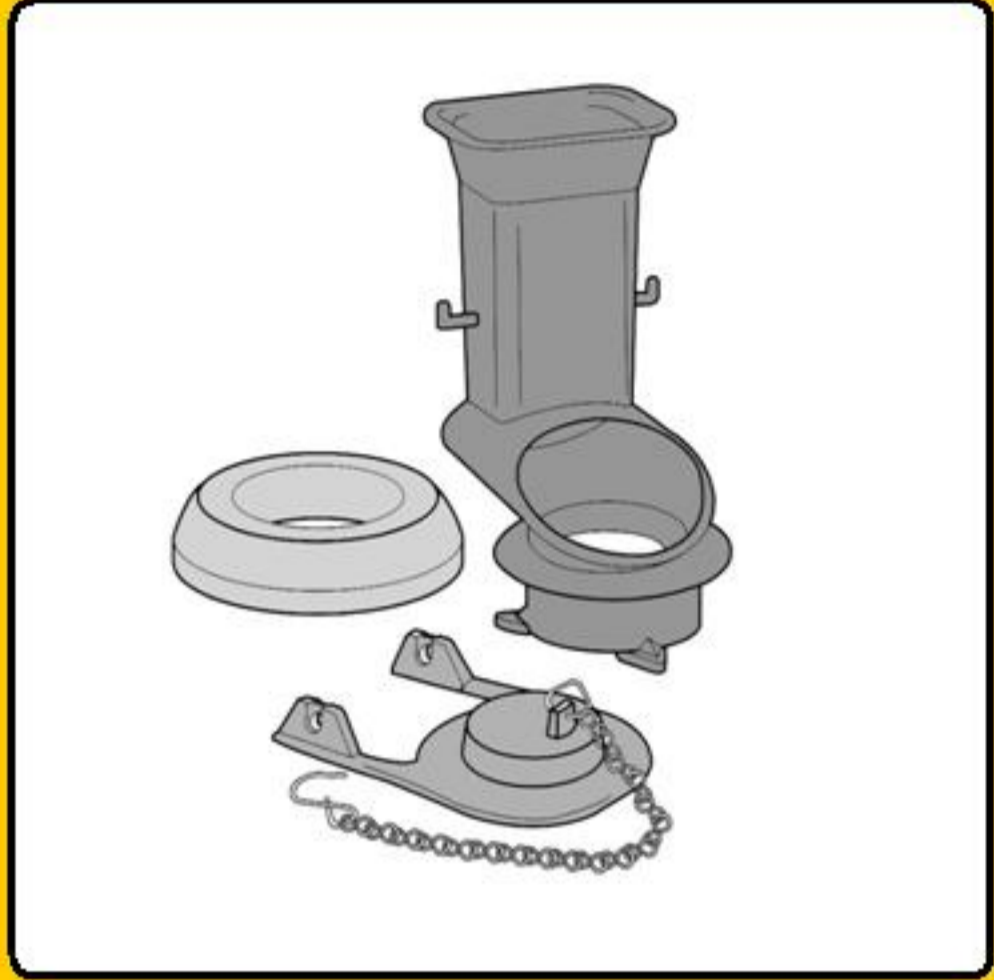

Kohler® Flush Valve
FV KR 095 OEM #83095
Fits San Raphael™, and Rialto™

Kohler® Flush Valve
FV KR 65 replaces OEM #83650
FV KR 650 OEM #83650
Fits San Raphael™, and Rialto™

Kohler® Flush Valve
FV KR 732 OEM #30732

Kohler® Flush Valve
FV KR 66 replaces OEM #83664
FV KR 664 OEM #83664
Fits Rosario™, San Martine™, Prairie Flowers™,
Fables & Flowers™ and Laureate™

Kohler® Flush Valve
FV KR 302 OEM #84302
Fits Rialto™

Kohler® Flush Valve
FV KR 503 OEM #84503
Flush Valve Cap/Plunger Kit for Palarre™