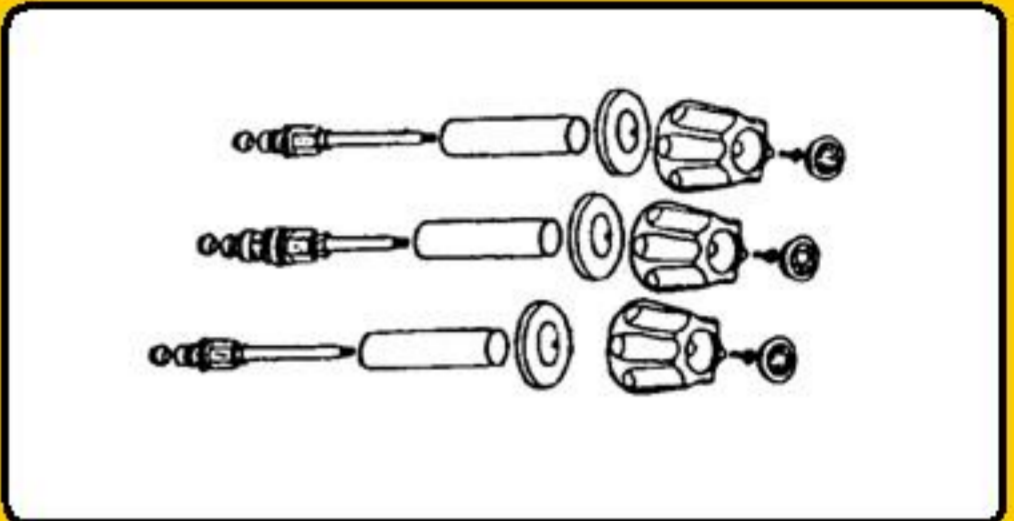

100-12014 Gerber 2 Valve Rebuilding Kit - New Style
100-12016 Gerber 3 Valve Rebuilding Kit - New Style