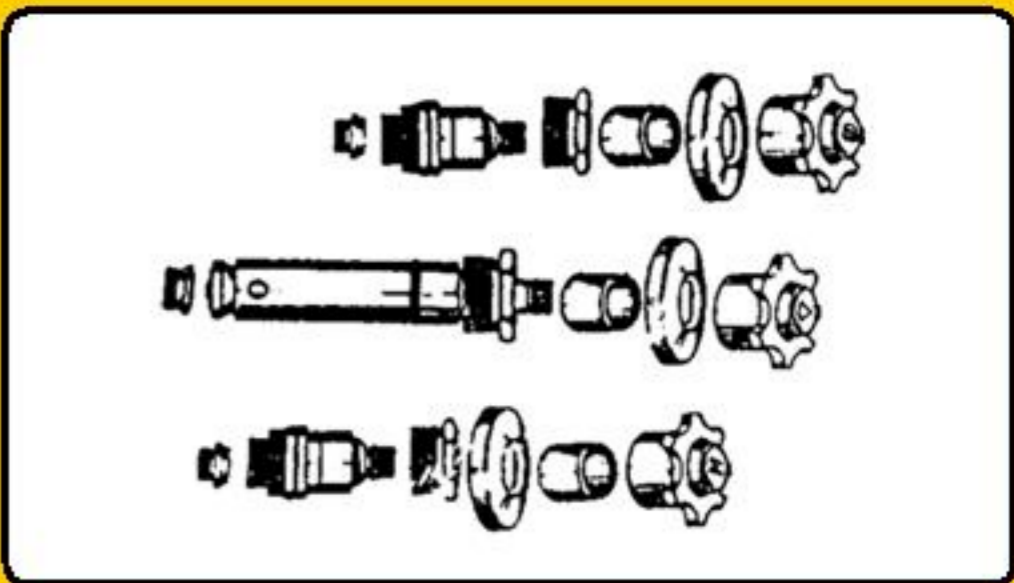

SHOWER BODY REBUILDING KIT

100-03004 American Standard Heritage 2 Valve Rebuilding Kit
100-03006 American Standard Heritage 3 Valve Rebuilding Kit

100-05004 Central 2 Valve Rebuilding Kit - Old Style
100-05006 Central 3 Valve Rebuilding Kit - Old Style

100-05014 Central 2 Valve Rebuilding Kit - Newer Style
100-05016 Central 3 Valve Rebuilding Kit - Newer Style

100-12014 Gerber 2 Valve Rebuilding Kit - New Style
100-12016 Gerber 3 Valve Rebuilding Kit - New Style