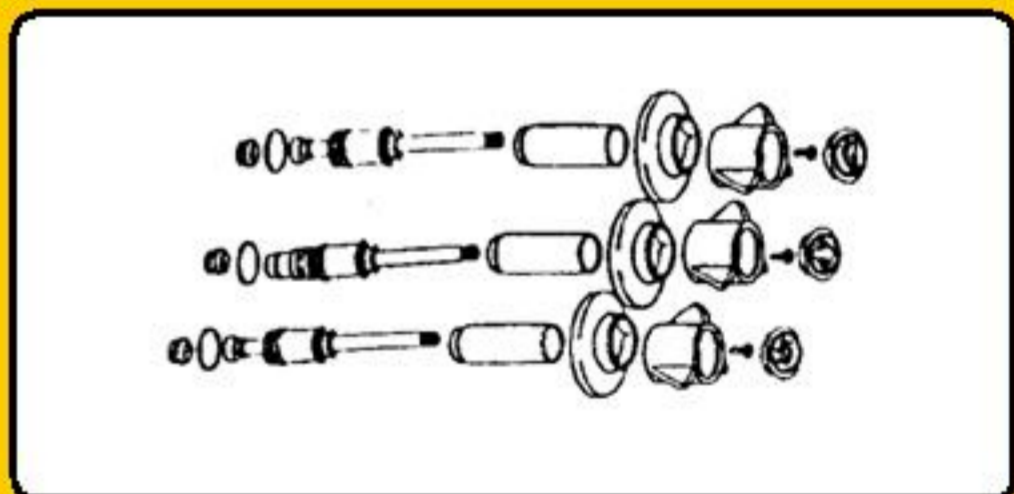

100-12504 Sayco 2 Valve Rebuilding Kit
100-12506 Sayco 3 Valve Rebuilding Kit