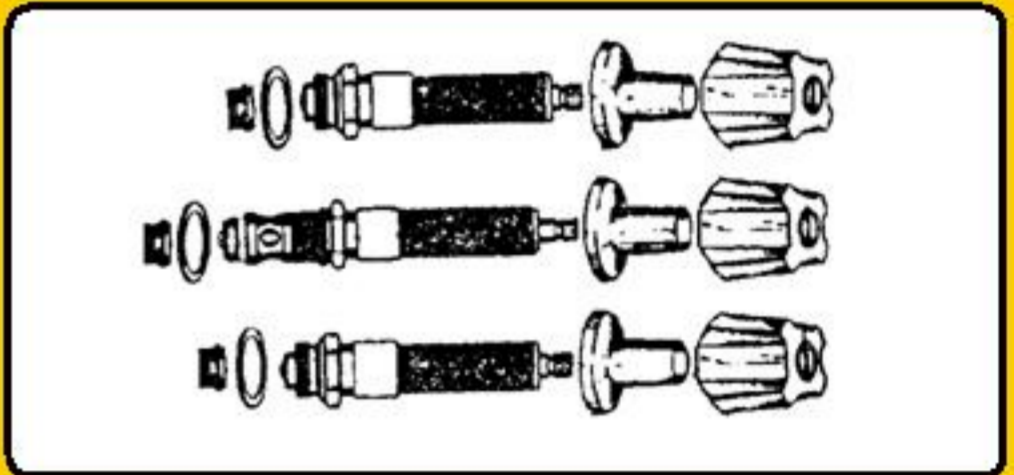

100-05504 Kohler Trend 2 Valve Rebuilding Kit
100-05506 Kohler Trend 3 Valve Rebuilding Kit