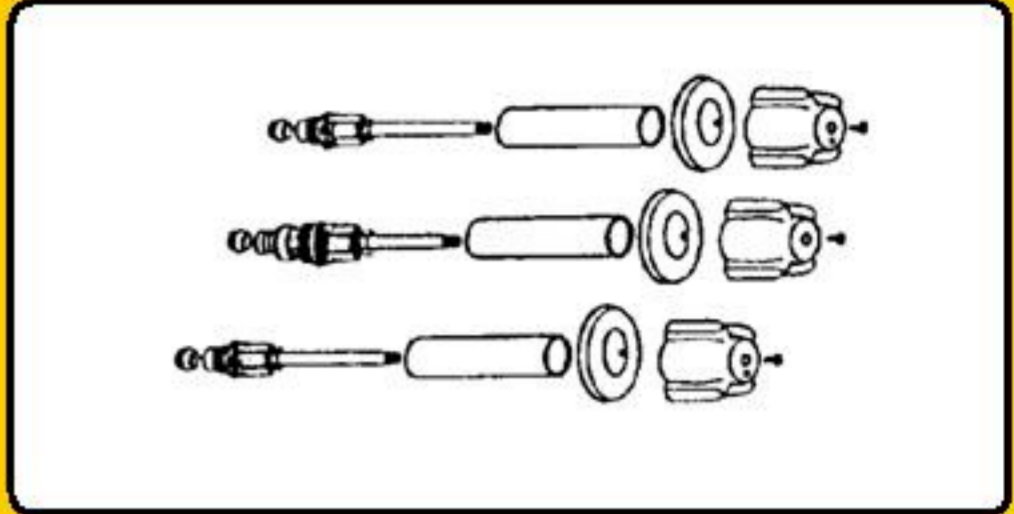

100-05014 Central 2 Valve Rebuilding Kit - Newer Style
100-05016 Central 3 Valve Rebuilding Kit - Newer Style