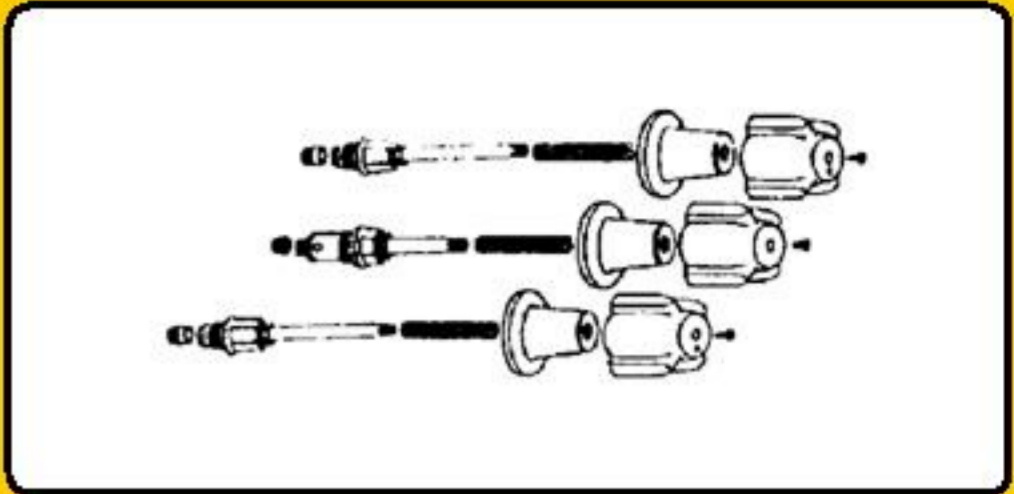

SHOWER BODY REBUILDING KIT

100-03004 American Standard Heritage 2 Valve Rebuilding Kit
100-03006 American Standard Heritage 3 Valve Rebuilding Kit

100-05004 Central 2 Valve Rebuilding Kit - Old Style
100-05006 Central 3 Valve Rebuilding Kit - Old Style